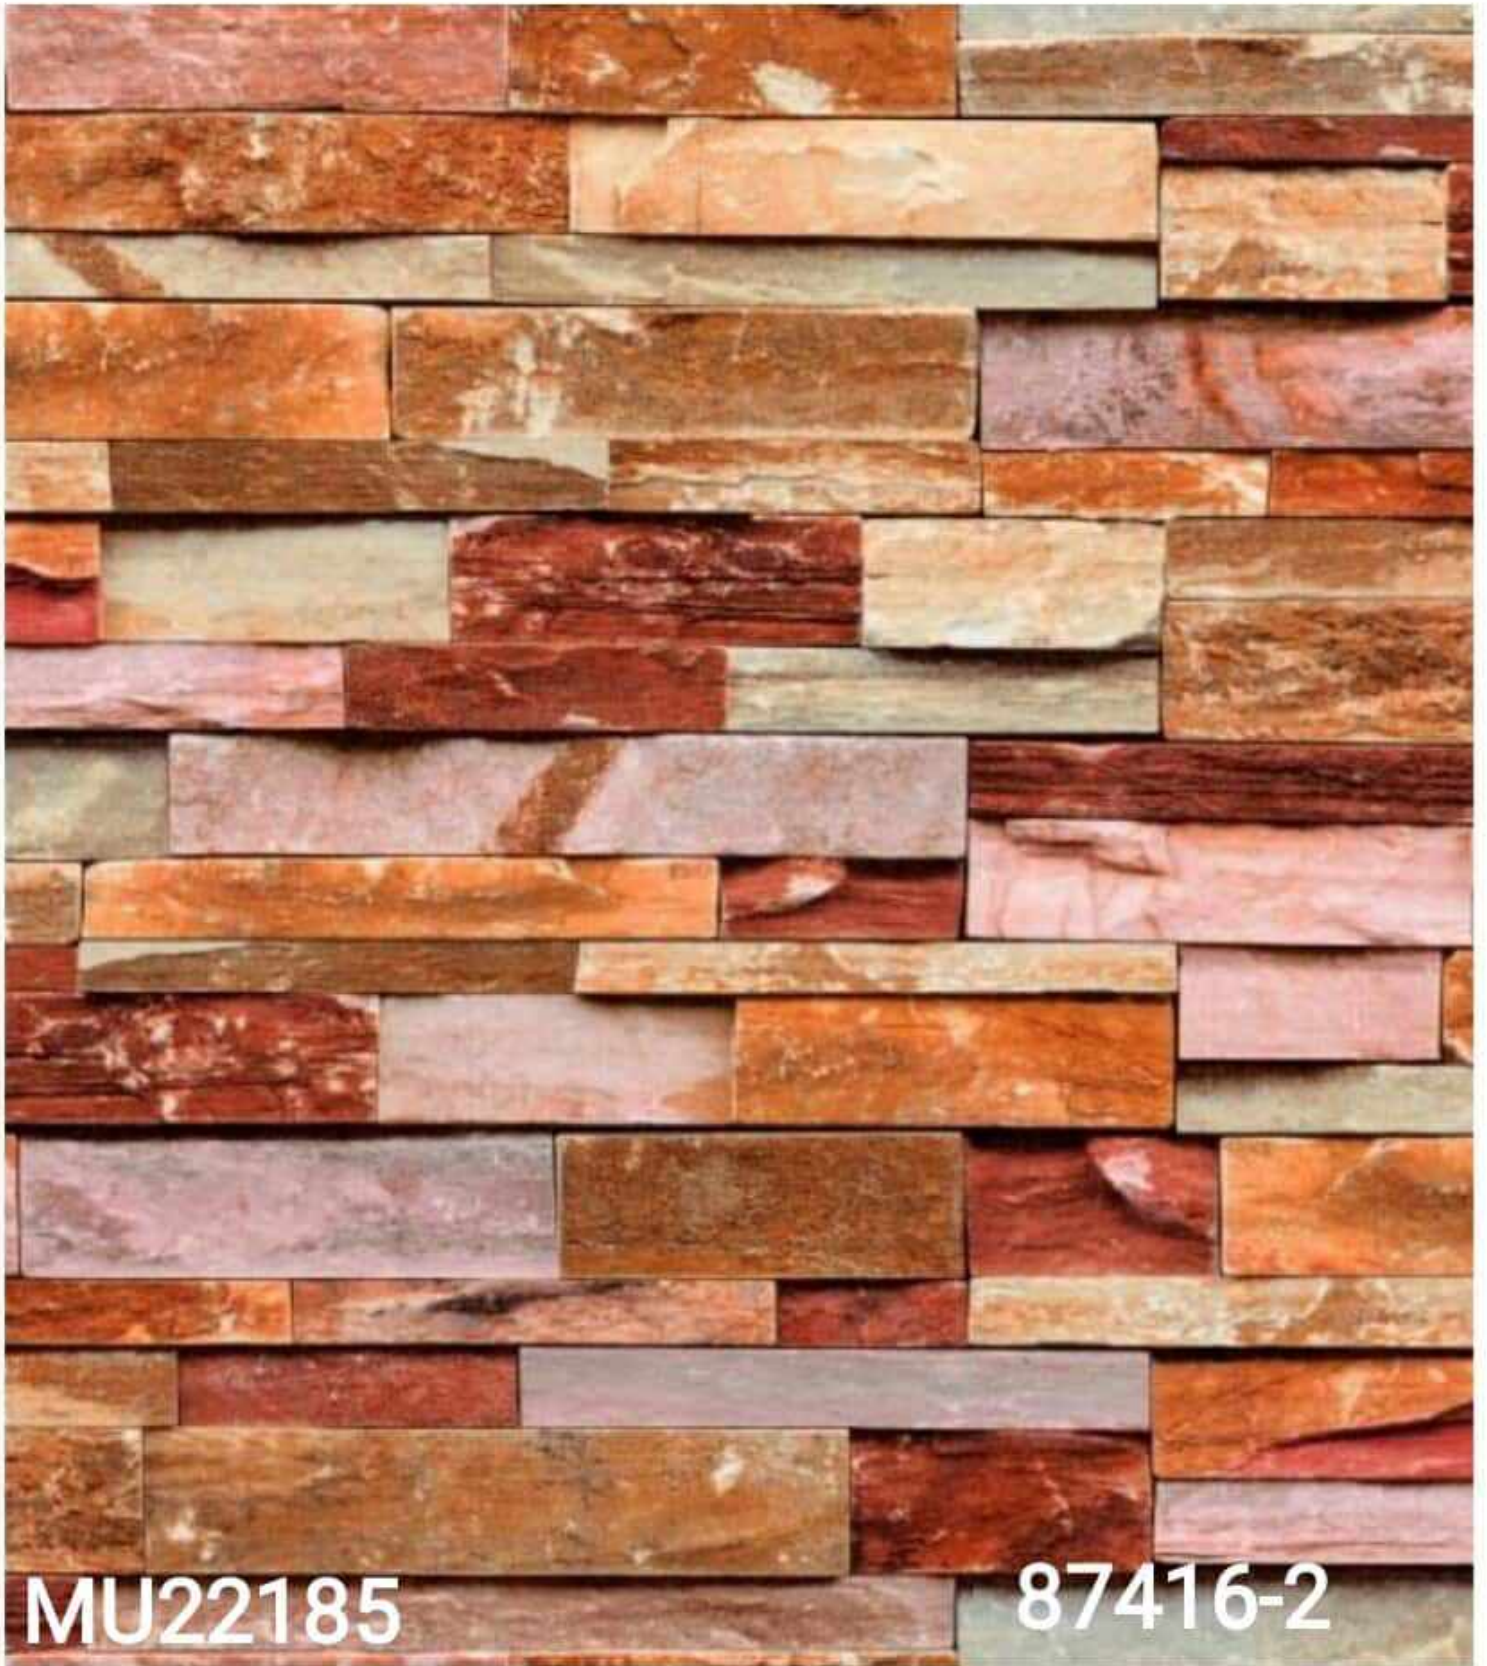

MU22185

87416-2