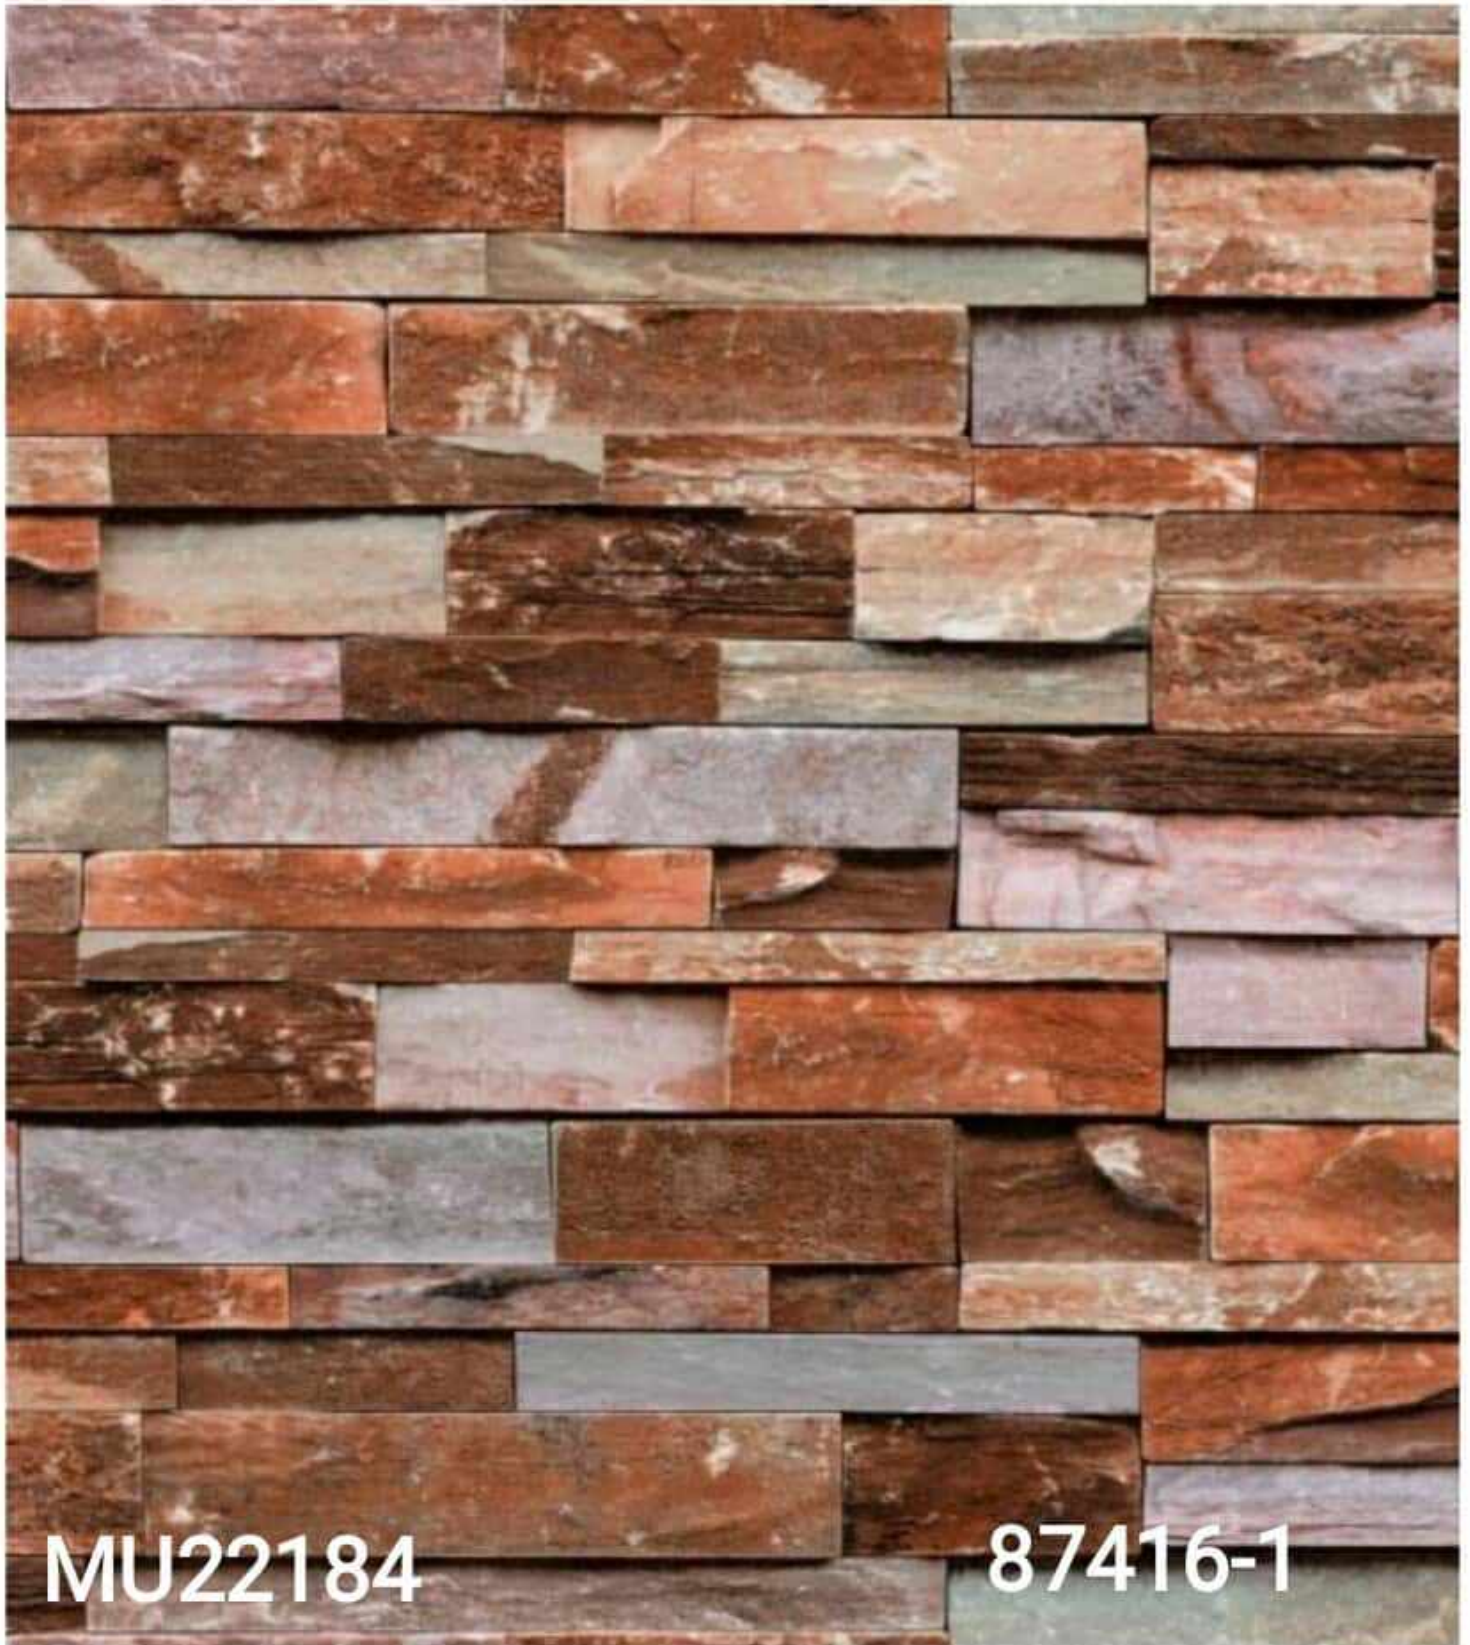

MU22184

87416-1